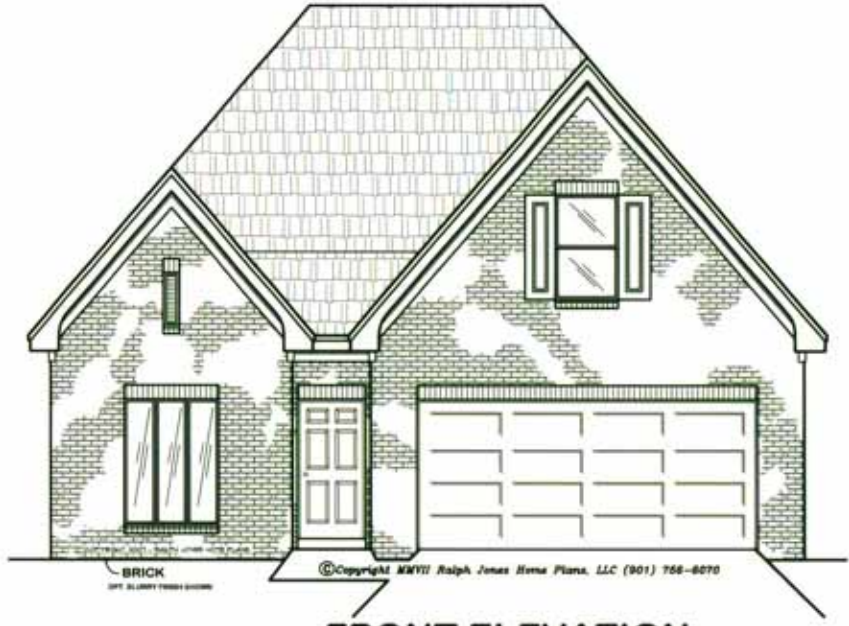

# HOME PLANS

*Ralph Jones*

901.756.6070 [www.RalphJonesHomePlans.com](http://www.RalphJonesHomePlans.com)  
 RJonesHome@comcast.net

FIRST FLOOR	2070 S.F.
SECOND FLOOR	323 S.F.
<b>TOTAL HEATED</b>	<b>2393 S.F.</b>
GAR./STOR.	415 S.F.
FRONT PORCH	16 S.F.
BACK PORCH	123 S.F.
CEILING HT. DOWN - 9'	