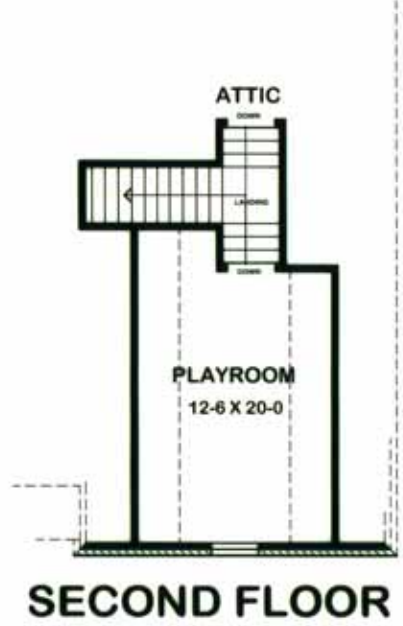

# HOME PLANS

*Ralph Jones*

901.756.6070 [www.RalphJonesHomePlans.com](http://www.RalphJonesHomePlans.com)  
 RJonesHome@comcast.net

FIRST FLOOR	2070 S.F.
SECOND FLOOR	323 S.F.
<b>TOTAL HEATED</b>	<b>2393 S.F.</b>
GAR./STOR.	415 S.F.
FRONT PORCH	16 S.F.
BACK PORCH	123 S.F.
CEILING HT. DOWN - 9'	