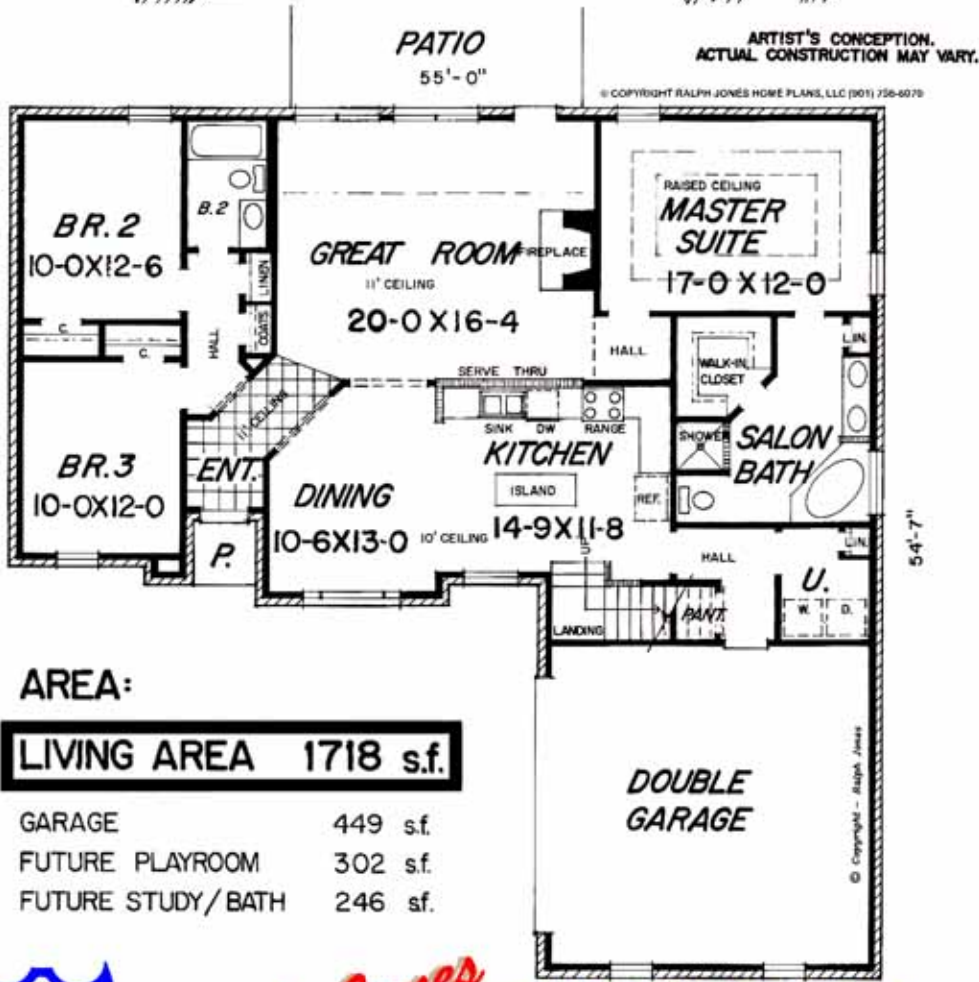

© Copyright MCMXCIX - Ralph Jones

**Design No. A17-80**

*Ralph Jones*

**HOME PLANS, L.L.C.**

293 WALNUT BEND ROAD SO.  
CORDOVA, TN 38018  
PH. (901) 756-6070

910 GOODMAN ROAD EAST  
SOUTHAVEN, MS 38671  
PH. (662) 349-2776