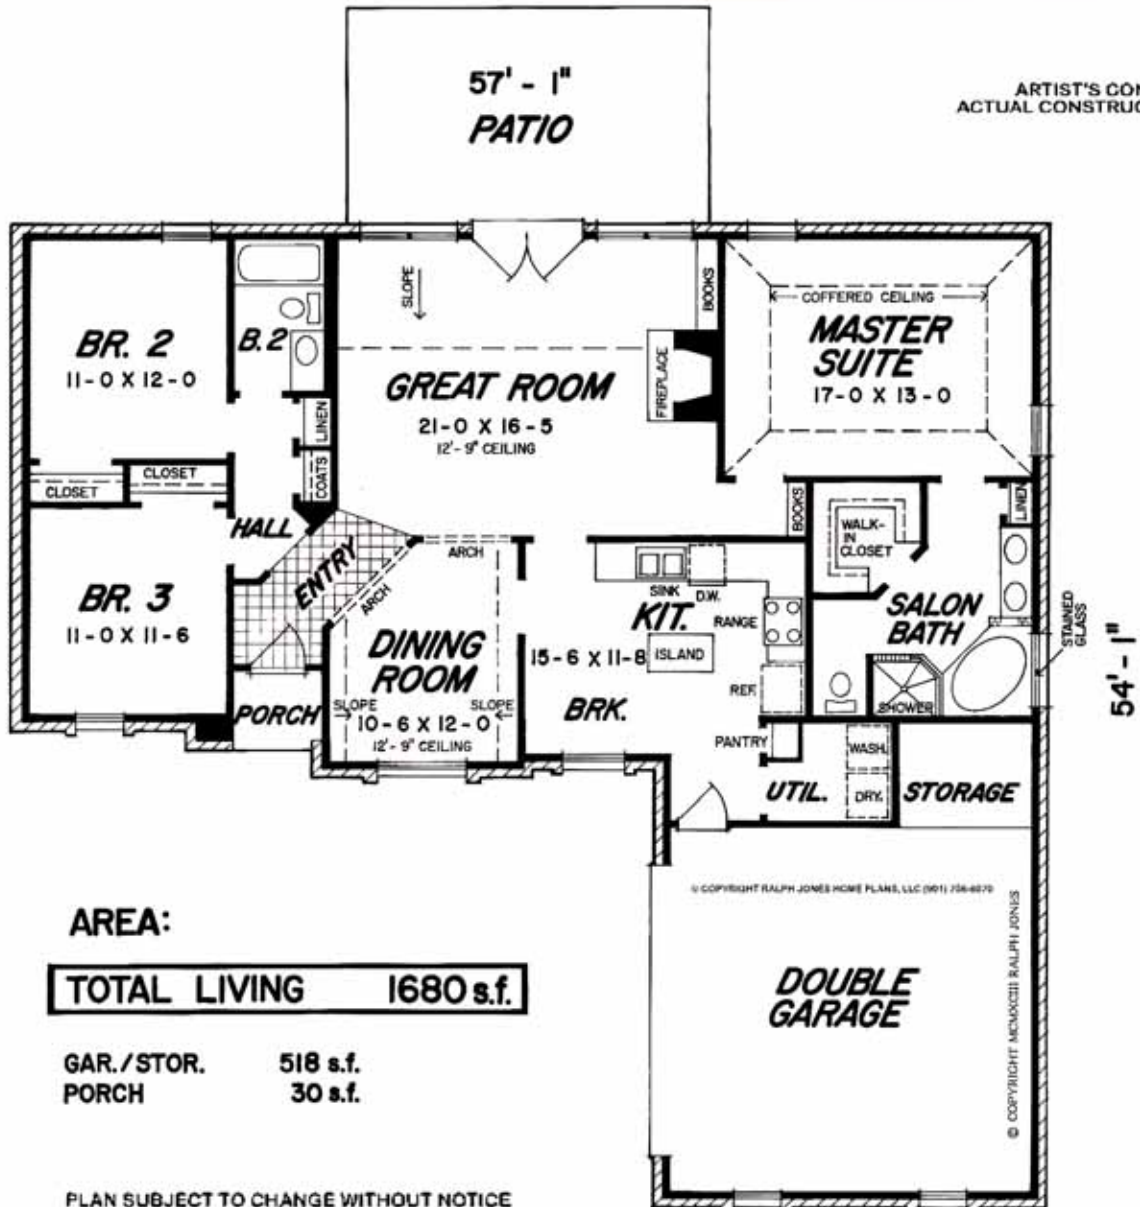

© COPYRIGHT RALPH JONES HOME PLANS, LLC (901) 756-6070

ARTIST'S CONCEPTION.  
ACTUAL CONSTRUCTION MAY VARY.

**Design No. 5A 17-61**

*Ralph Jones*

**HOME PLANS, L.L.C.**

293 WALNUT BEND ROAD SO.  
CORDOVA, TN 38018  
PH. (901) 756-6070